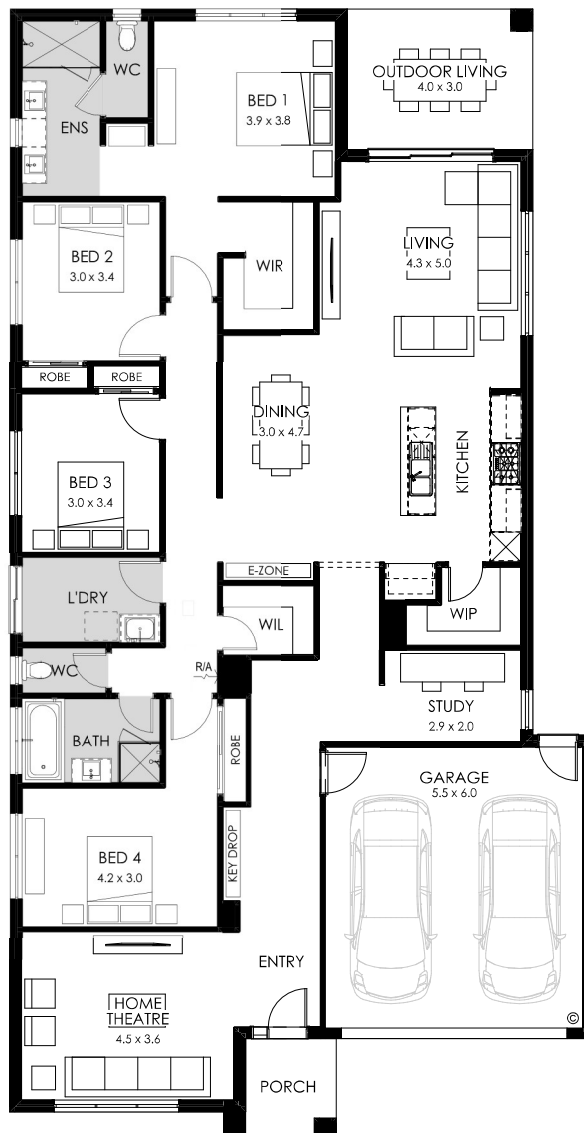

## Specifications

Fits lot width	16m	Home width	14.51m	Total areas	294.32m <sup>2</sup>
Fits lot depth	32m	Home length	24.35m		31.68sq

## Design options available

- 5th bedroom
- Alternate bed 1
- Alternate kitchen
- Bath to ensuite
- Bathroom upgrade
- Butler's pantry (included)
- Guest bedroom
- Raked ceiling to theatre (facade specific)

## Specifications

Fits lot width	14m	Home width	12.47m	Total areas	265.58m <sup>2</sup>
Fits lot depth	32m	Home length	24.11m		28.58sq

## Design options available

- 5th bedroom
- Additional powder
- Additional ensuite
- Alternate kitchen
- Bathroom upgrade
- Butler's pantry (included)
- Multipurpose room
- Powder room
- Workshop