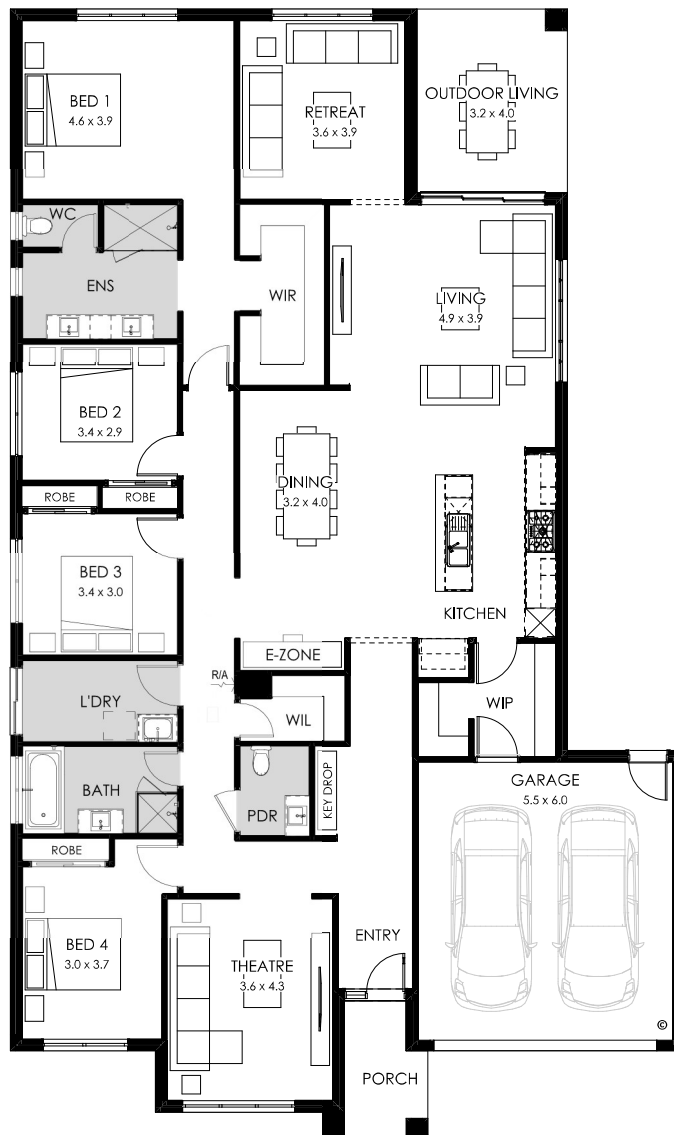

Havana 32

4
2
2

Specifications

Fits lot width	16m	Home width	14.51m	Total areas	294.32m²
Fits lot depth	32m	Home length	24.35m		31.68sq

Facade options available

Premium

- Modern
- Metro
- Viva

Designer

- Vogue
- Contempo
- Luxe
- Cape
- Tribeca
- Tribeca Brick

Architectural

- Gallerie
- Provincial
- Southampton
- Mason
- Arcadia
- Alpine

- Flinders
- Arlo
- Bellarine

Design options available

- 5th bedroom
- Alternate bed 1
- Alternate kitchen
- Bath to ensuite
- Bathroom upgrade
- Butler's pantry (included)
- Guest bedroom
- Raked ceiling to theatre (facade specific)

On display at

- Alamora Estate, Tarneit