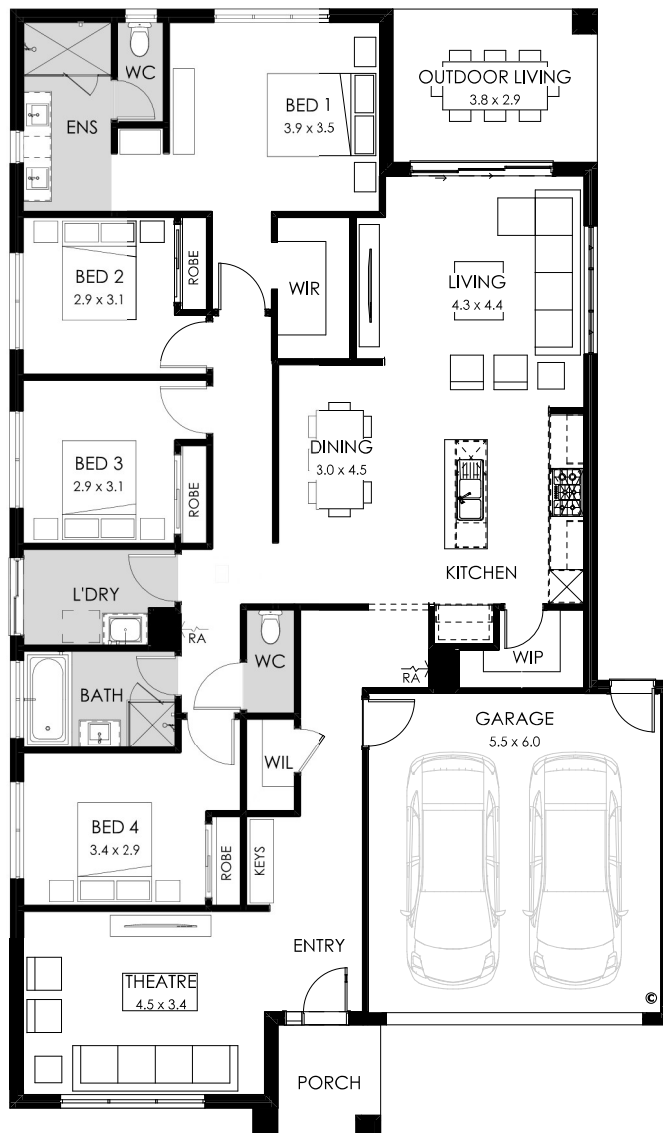

Havana 25

Specifications

Fits lot width	14m	Home width	12.47m	Total areas	231.96m²
Fits lot depth	28m	Home length	21.23m		24.97sq

Facade options available

Premium

- Modern
- Metro
- Viva

Designer

- Vogue
- Contempo
- Cape
- Luxe
- Tribeca
- Tribeca Brick

Architectural

- Gallerie
- Provincial
- Southampton
- Mason
- Alpine
- Arlo

- Flinders
- Bellarine

Design options available

- 3 bedrooms
- Alternate kitchen
- Powder room