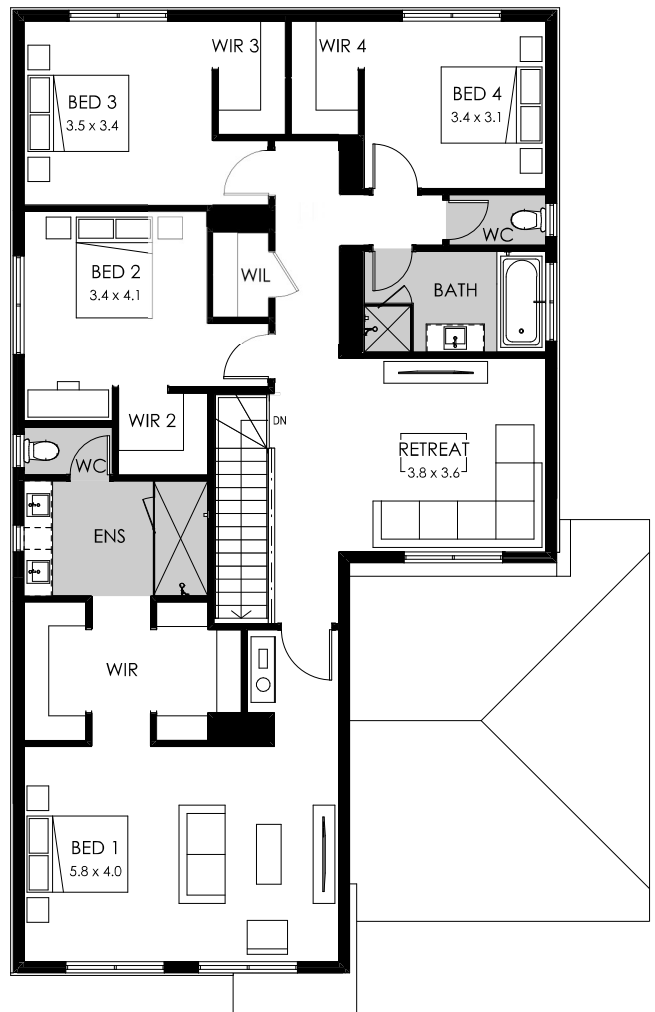

FIRST FLOOR