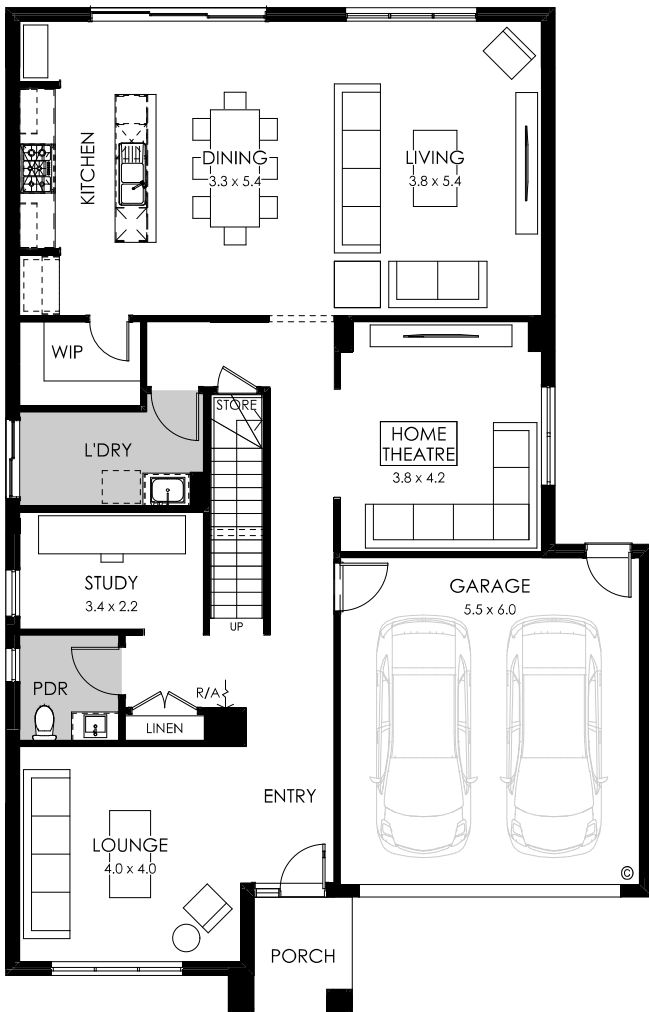

Ascot 36

Specifications

Fits lot width	14m	Home width	11.87m	Total areas	334.56m²
Fits lot depth	25m	Home length	18.47m		36.01sq

Facade options available

Premium

- Modern
- Como
- Soho

Designer

- Newtown
- Regent
- Cove
- Mode
- Vista

Architectural

- Manor
- Hamptons
- Greyson
- Greyson Dusk
- Wright
- Byron

- Highland
- Bayview
- Arc
- Neo

Design options available

- 5th bedroom
- Alternate kitchen
- Bath to ensuite

- Butler's pantry (included)
- Bathroom upgrade

- Grand laundry
- Guest bedroom
- Larger kitchen

- Larger kitchen & dining
- Outdoor living

On display at

- Orana Estate, Clyde North

GROUND FLOOR