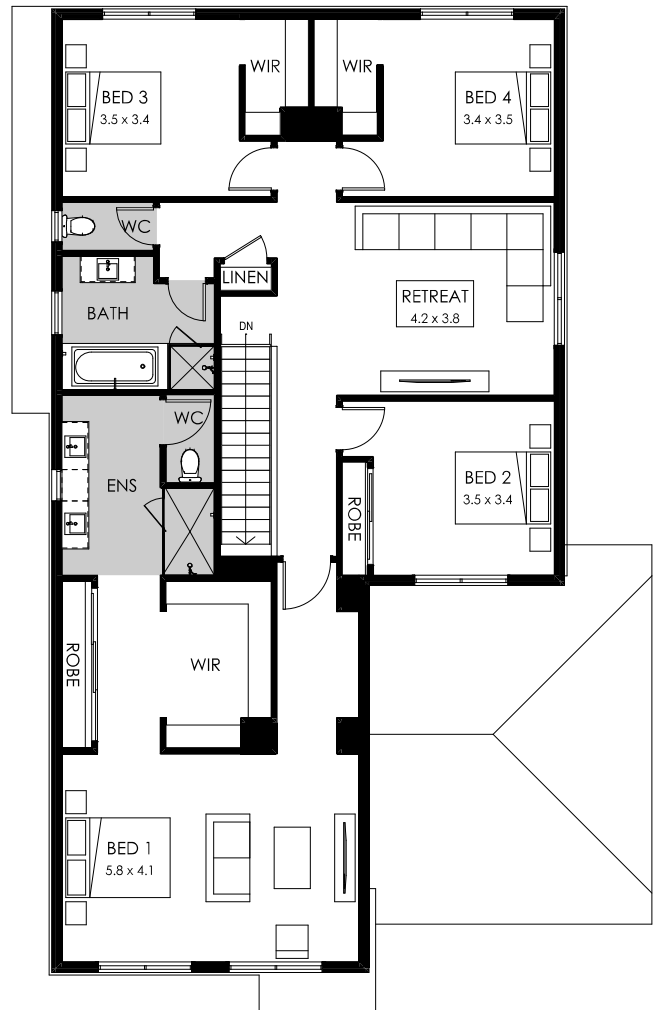

FIRST FLOOR