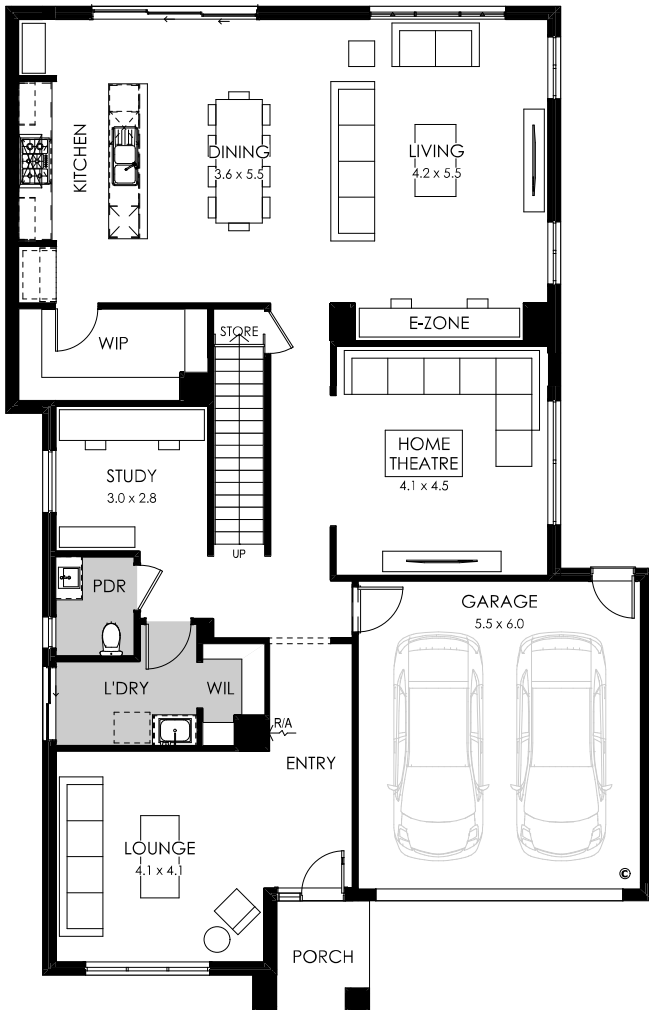

Ascot 39

Specifications

Fits lot width	14m	Home width	12.59m	Total areas	361.46m²
Fits lot depth	28m	Home length	19.55m		38.91sq

Facade options available

Premium

- Modern
- Como
- Soho

Designer

- Newtown
- Regent
- Cove
- Mode
- Vista

Architectural

- Manor
- Hamptons
- Greyson
- Greyson Dusk
- Wright
- Byron

- Highland
- Bayview
- Arc
- Neo

Design options available

- 5th bedroom
- Additional ensuite
- Additional bed 1
- Alternate bed 1
- Alternate laundry

- Alternate kitchen
- Bath to ensuite
- Bathroom upgrade
- Butler's pantry (included)

- Guest bedroom
- Grand laundry
- Grand outdoor living
- Larger kitchen & dining

- Outdoor living
- Powder room
- Shower to powder

On display at

- Alamora Estate, Tarneit

- Cloverton Estate, Kalkallo

GROUND FLOOR