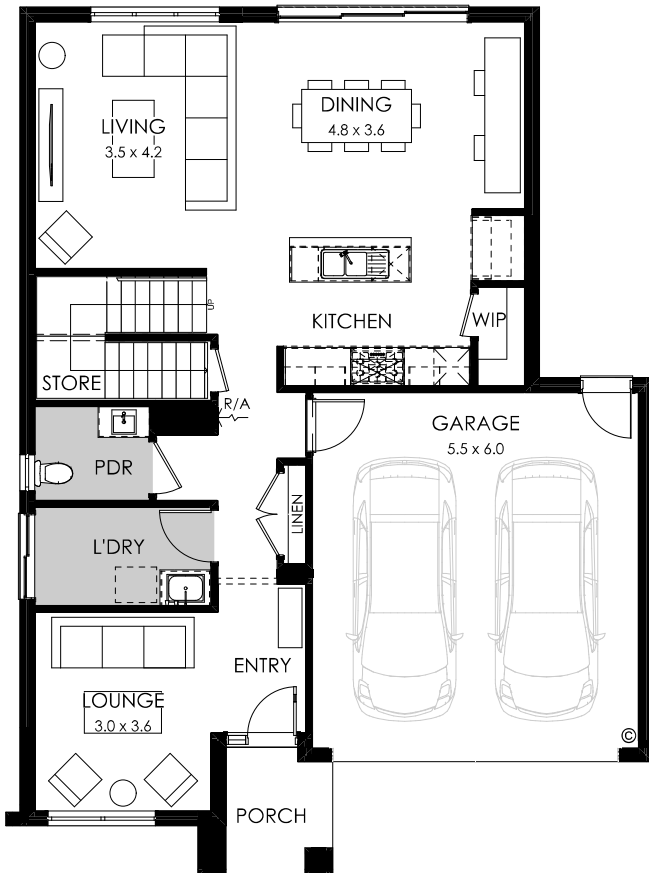

Parkville *compact luxe*

The Parkville has been cleverly designed to make the most out of smaller lots.

Parkville 31

4 2 2

Specifications

Fits lot width	12.5m	Home width	10.91m	Total areas	283.47m ²
Fits lot depth	25m	Home length	16.79m		30.51sq

- 5th bedroom
- Bathroom upgrade
- Butler's pantry (included)
- Full width outdoor living
- Grand outdoor living
- Guest bedroom
- Larger living
- Shower to powder

GROUND FLOOR

FIRST FLOOR

Parkville 27

 4
  2
  2

Specifications

Fits lot width	12.5m	Home width	10.91m	Total areas	245.89m ²
Fits lot depth	21m	Home length	14.63m		26.46sq

Facade options available

Premium

- Modern
- Como
- Soho

Designer

- Newtown
- Regent
- Cove
- Mode
- Vista

Architectural

- Manor
- Hamptons
- Greyson
- Greyson Dusk
- Byron
- Wright

- Bayview
- Highland
- Neo
- Arc
- French Provincial

Design options available

- 5th bedroom
- Bathroom upgrade
- Butler's pantry (included)
- Full width outdoor living
- Guest bedroom
- Outdoor living
- Shower to powder