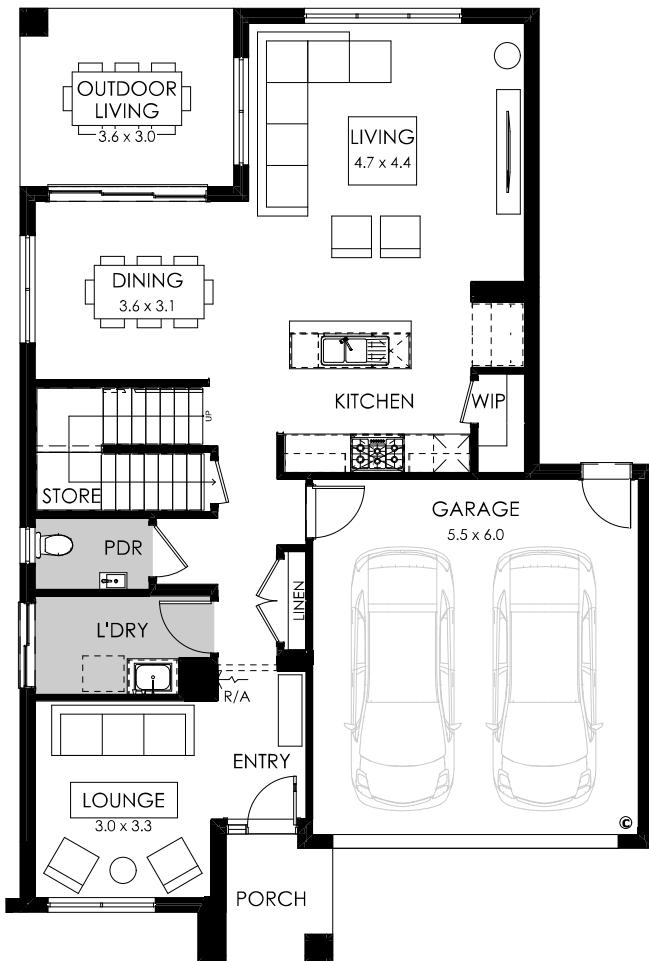

Parkville *compact luxe*

The Parkville has been cleverly designed to make the most out of smaller lots.

Parkville 31

4 2 2

Specifications

Fits lot width	12.5m	Home width	10.91m	Total areas	283.47m ²
Fits lot depth	25m	Home length	16.79m		30.51sq

GROUND FLOOR

FIRST FLOOR

Parkville 29

 4
  2
  2

Specifications

Fits lot width	12.5m	Home width	10.91m	Total areas	270.94m ²
Fits lot depth	25m	Home length	16.07m		29.16sq

Facade options available

Premium

- 5th bedroom
- Bathroom upgrade
- Butler's pantry (included)
- Full width outdoor living
- Grand outdoor living
- Guest bedroom
- Larger living
- Shower to powder

GROUND FLOOR

FIRST FLOOR

Parkville 27

 4
  2
  2

Specifications

Fits lot width	12.5m	Home width	10.91m	Total areas	245.89m ²
Fits lot depth	21m	Home length	14.63m		26.46sq

Facade options available

Premium

- Modern
- Como
- Soho

Designer

- Newtown
- Regent
- Cove
- Mode
- Vista