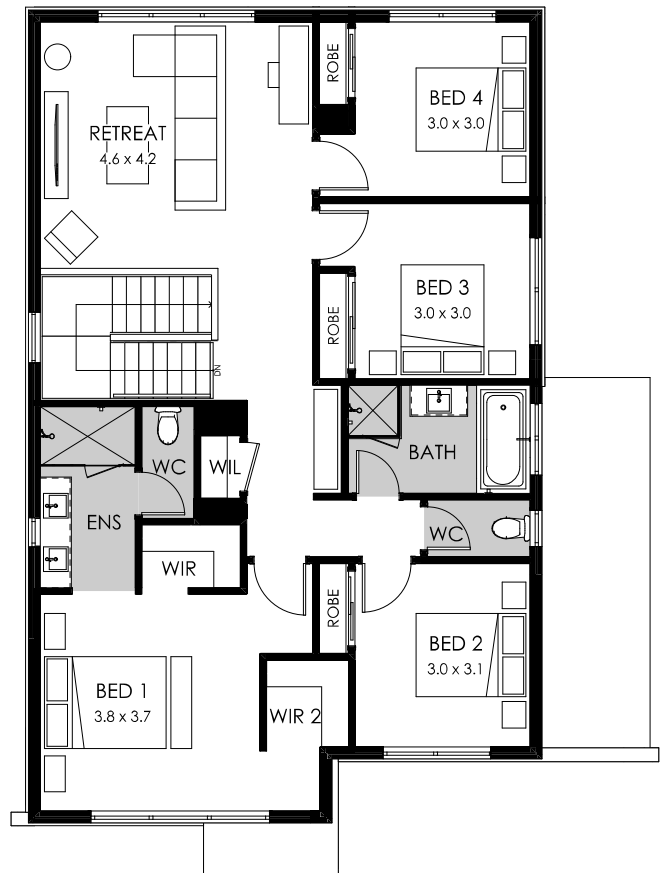

FIRST FLOOR