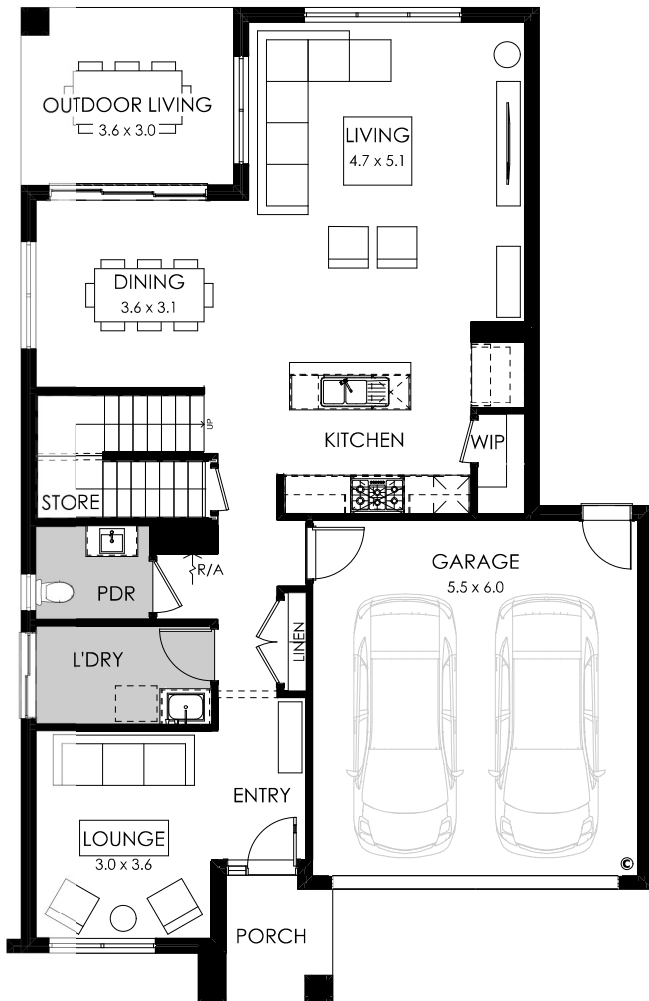

Parkville *compact luxe*

The Parkville has been cleverly designed to make the most out of smaller lots.

Parkville 31

4 2 2

Specifications

Fits lot width	12.5m	Home width	10.91m	Total areas	283.47m ²
Fits lot depth	25m	Home length	16.79m		30.51sq

Design options available

- 5th bedroom
- Bathroom upgrade
- Butler's pantry (included)
- Full width outdoor living
- Grand outdoor living
- Guest bedroom
- Larger living

On display at

- Minta Estate, Berwick
- Mt Atkinson Estate, Truganina

GROUND FLOOR

FIRST FLOOR

Parkville 29

 4
  2
  2

Specifications

Fits lot width	12.5m	Home width	10.91m	Total areas	270.94m ²
Fits lot depth	25m	Home length	16.07m		29.16sq

Facade options available

Premium

- 5th bedroom
- Bathroom upgrade
- Butler's pantry (included)
- Full width outdoor living
- Grand outdoor living
- Guest bedroom
- Larger living
- Shower to powder

GROUND FLOOR

FIRST FLOOR

Parkville 27

 4
  2
  2