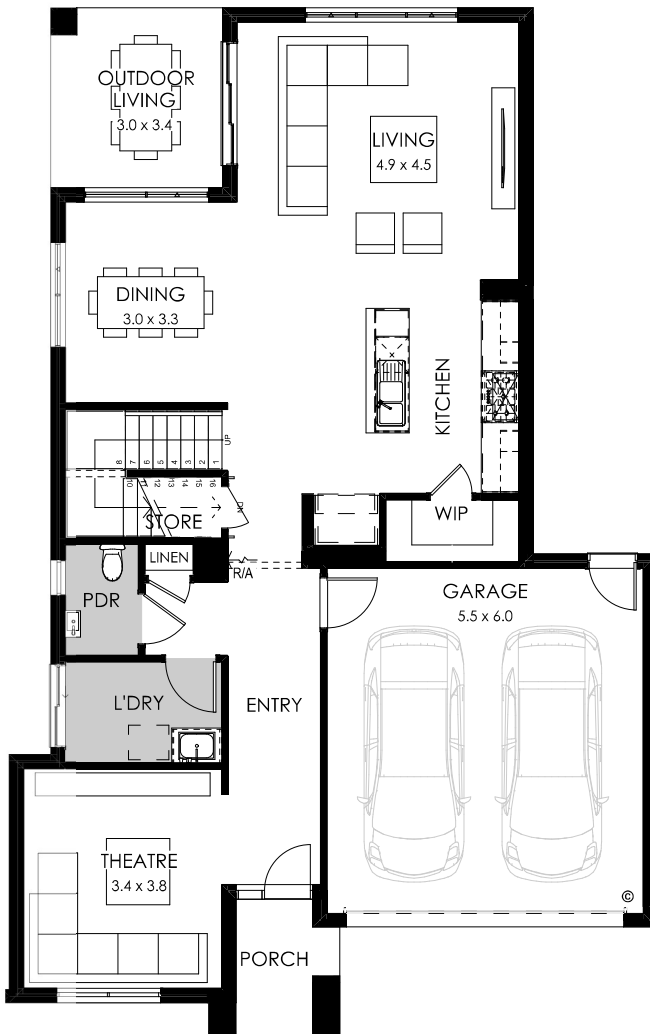

Iluka *a touch of luxury*

The Iluka fills your home with touches of luxury, making every day a special occasion.

Iluka 30

Specifications

Fits lot width	12.5m	Home width	11.39m	Total areas	279.99m ²
Fits lot depth	25m	Home length	17.87m		30.14sq

Facade options available

Premium

- Modern
- Como
- Soho

Designer

- Newtown
- Regent
- Cove
- Mode
- Vista

Design options available

- Guest Bedroom
- Alternate Kitchen
- Shower to Powder
- Powder Room
- Rear Flip
- Butler's Pantry

GROUND FLOOR

FIRST FLOOR