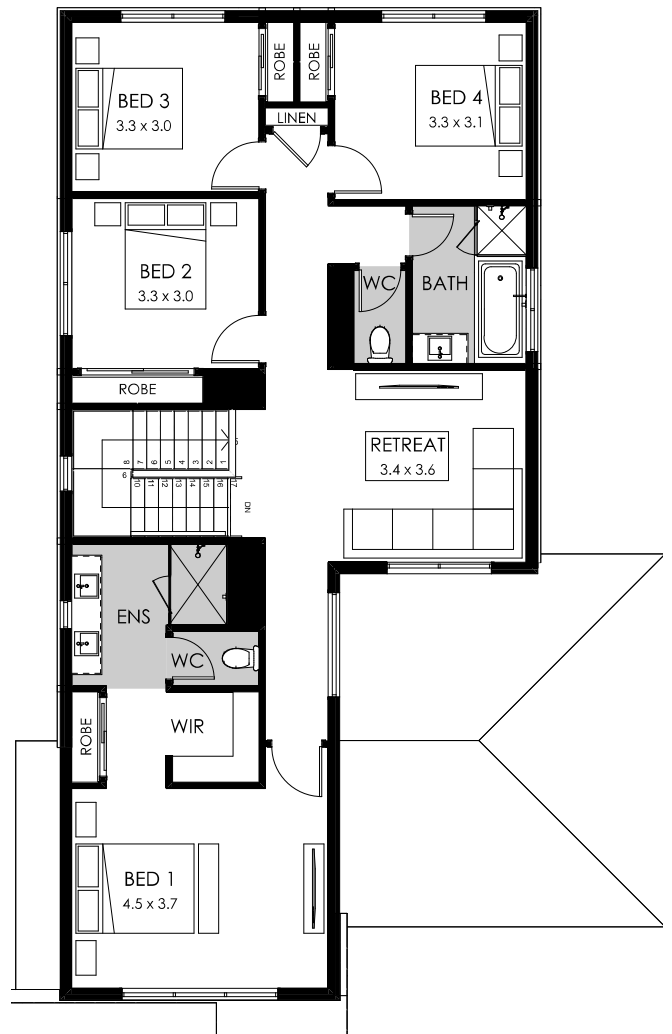

Iluka *a touch of luxury*

The Iluka fills your home with touches of luxury, making every day a special occasion.

Iluka 30

Specifications

Fits lot width	12.5m	Home width	11.39m	Total areas	279.99m ²
Fits lot depth	25m	Home length	17.87m		30.14sq

Facade options available

Premium

- Modern
- Como
- Soho

Designer

- Newtown
- Regent
- Cove
- Mode
- Vista

Design options available

- Guest Bedroom
- Alternate Kitchen
- Shower to Powder
- Powder Room
- Rear Flip
- Butler's Pantry

GROUND FLOOR

FIRST FLOOR