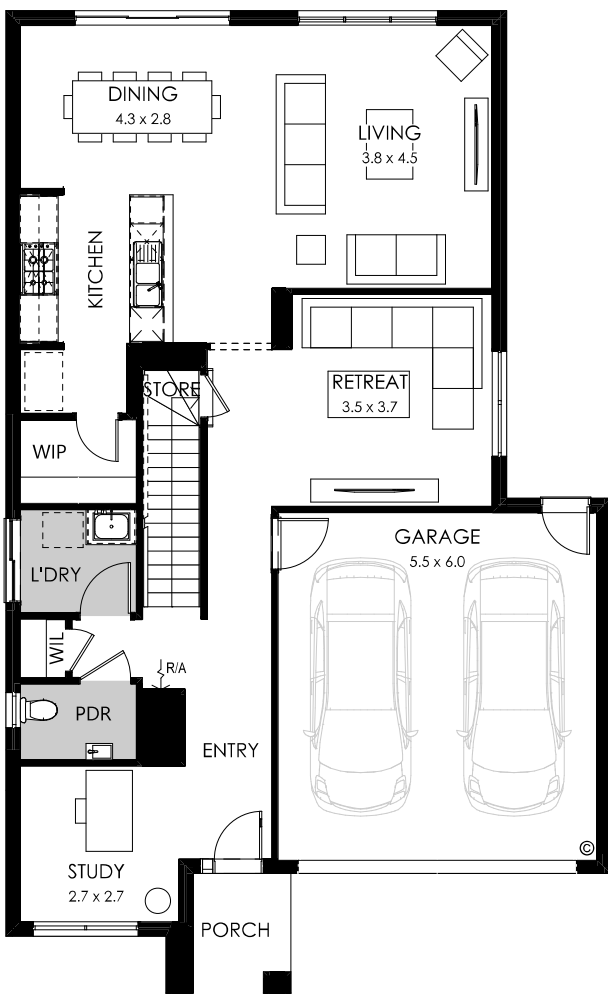

Maleny *a grand statement*

The Maleny is a grand statement with living options to suit every mood.

Maleny 27

Specifications

Fits lot width	12.5m	Home width	10.43m	Total areas	253.87m ²
Fits lot depth	25m	Home length	17.03m		27.33sq

Facade options available

Premium

- Modern
- Soho
- Como

Designer

- Regent
- Cove
- Newtown

- Mode
- Vista

Design options available

- Butler's pantry
- Outdoor living

GROUND FLOOR

FIRST FLOOR