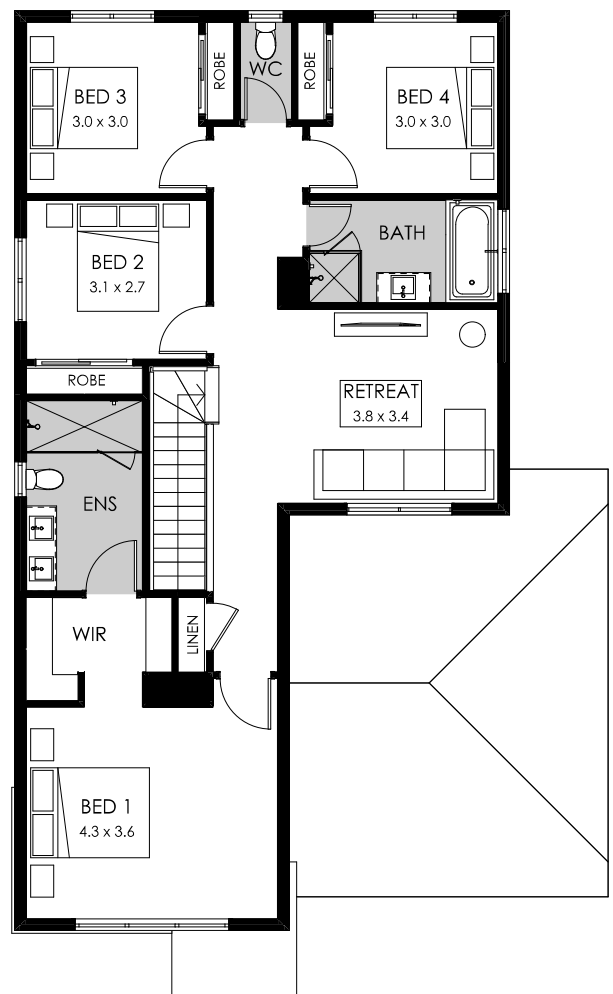

Maleny *a grand statement*

The Maleny is a grand statement with living options to suit every mood.

Maleny 27

Specifications

Fits lot width	12.5m	Home width	10.43m	Total areas	253.87m ²
Fits lot depth	25m	Home length	17.03m		27.33sq

Facade options available

Premium

- Modern
- Soho
- Como

Designer

- Regent
- Cove
- Newtown

- Mode
- Vista

Design options available

- Butler's pantry
- Outdoor living

GROUND FLOOR

FIRST FLOOR